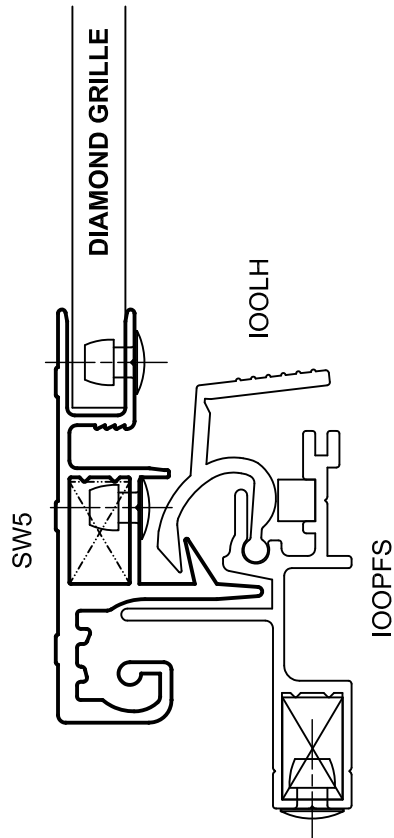

SW5 ESCAPE SCREEN - DIAMOND GRILLE